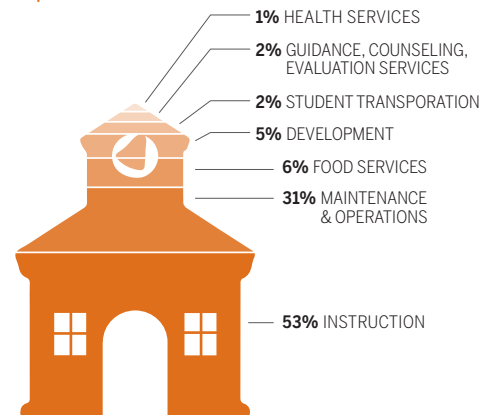

Expenses

Philanthropic gifts go toward the programs and materials that would not otherwise happen—including STEM and wellness courses, field trips, teacher development, tutoring, summer school, Saturday camps, and technology. We consider these items a vital part of insuring that our students are academically successful, engaged in learning, and on the path to college.